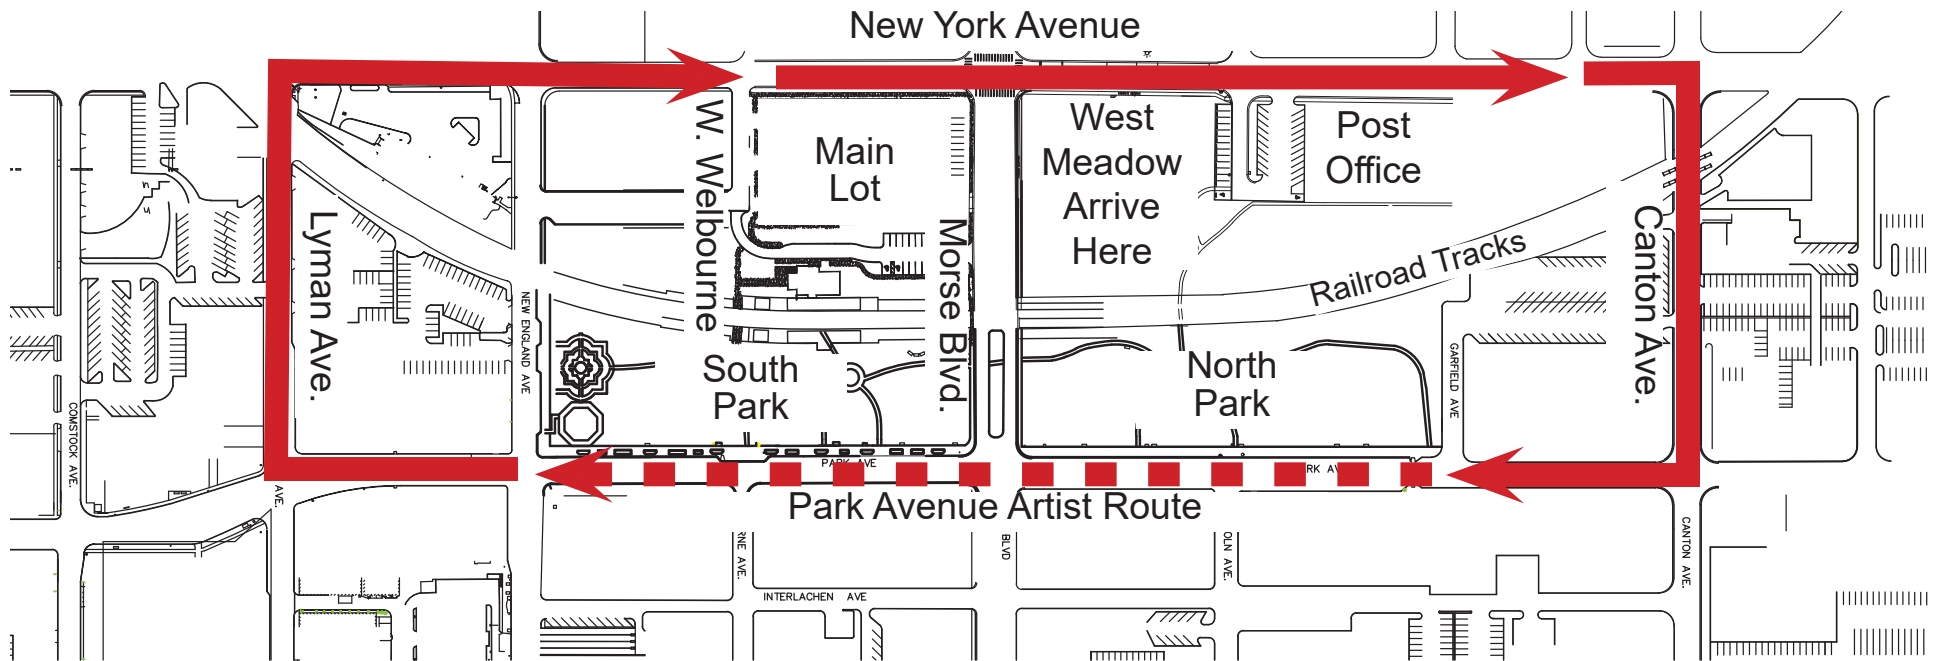

Artist Load-In and Load-Out Route

The 59th Winter Park Sidewalk Art Festival, 2018

Thursday, Load-In for Artists with Appointments:

Arrive at West Meadow and follow instructions, then move to Park Avenue where Police will have additional instructions.

Friday, Load-In for Artists in Booths 1-80:

Follow arrows to Park Avenue where Police will give additional instructions. Vehicles must leave Park Avenue by 8:30 am.

Sunday Evening Load-Out for all Artists:

The Police have this well organized and will park you as close as possible to your booth area. Follow arrows to Park Avenue and form two lines - those with booths in North Park on the right and those with booths in South Park on the left, then follow Police directions.